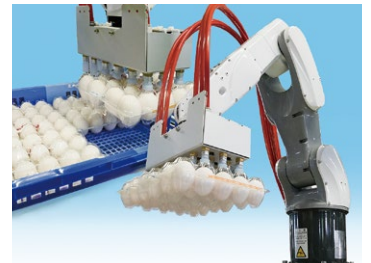

Company name

KYOWA MACHINERY CO., LTD.

375 Kohmo, Tsuyama, Okayama, 708-1115 Japan

Website: <http://www.kyowa-machinery.co.jp/>

Tel: +81-868-26-6600

Fax: +81-868-26-6608

E-mail: info@kyowa-machinery.co.jp

We launched an automatic egg washer in 1959, then in 1960 established Kyowa Machine Industry (Kyowa Kikai Kogyosho), currently Kyowa Machinery. We have been developing our own technologies, based on the idea we had when establishing our company: We serve the society with excellent technologies and excellent products. It has been a half century of discussions and exchanging ideas with so many people engaged in production and distribution of eggs, and we have been passionate about producing new technologies and products meeting serious demands. We take pride in our company's history and, moreover, would like to express our deepest gratitude to everyone who has been involved in our business and showed much support to us.

Products and Services

Kyowa Machinery Co., Ltd., a machinery manufacturer which produced the first automatic egg washer in Japan, has been specializing in the development, manufacturing and sales of machines for egg industry. Our company's history has always been together with the development of the industry, and our advanced, self-developed egg-transfer and nondestructive-inspection technologies are vital in the distribution of eggs meeting the recent high needs for food safety.