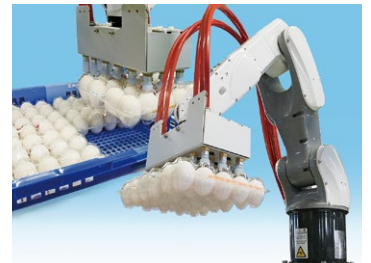

Company name

KYOWA MACHINERY CO., LTD.

375 Kohmo, Tsuyama, Okayama, 708-1115 Japan

Website: <http://www.kyowa-machinery.co.jp/>

Tel: +81-868-26-6600

Fax: +81-868-26-6608

E-mail: info@kyowa-machinery.co.jp

We launched an automatic egg washer in 1959, then in 1960 established Kyowa Machine Industry (Kyowa Kikai Kogyosho), currently Kyowa Machinery. We have been developing our own technologies, based on the idea we had when establishing our company: We serve society with excellent technologies and excellent products. It has been a half-century of discussions and exchanging ideas with so many people engaged in the production and distribution of eggs, and we have been passionate about producing new technologies and products meeting serious demands. We take pride in our company's history and, moreover, would like to express our deepest gratitude to everyone who has been involved in our business and showed much support to us.

Products and Services

Kyowa Machinery Co., Ltd., a machinery manufacturer that produced the first automatic egg washer in Japan, has been specializing in the development and manufacturing of machines for the egg industry. Our company's history has always been together with the development of the industry, and our advanced, self-developed egg-transfer and nondestructive-inspection technologies are vital in the distribution of eggs, meeting the recent high needs for food safety.